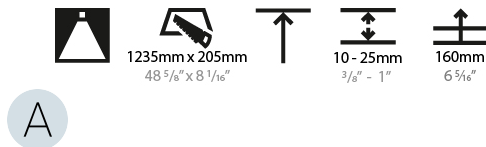

PHYSICAL

Shape: Oval
Length (mm): 1252
Length (in): 49 5/16
Width (mm): 222
Width (in): 8 3/4
Depth (mm): 150
Depth (in): 5 7/8
Ceiling Thickness (mm): 10 / 12.5 / 15 / 25
Ceiling Thickness (in): 3/8 or 1/2 or 9/16 or 1
Min. Recessing Depth (mm): 160
Min. Recessing Depth (in): 6 5/16
Weight (kg): 7.634
Weight (lbs): 16.80
Diffuser: PMMA - Opal or Micro-Prism
Fixture Finish: SSR / BKV / CWI / CRY / HAB / UFT / ITA / RUA / FTG / MYG / LOD / PUS / FRO / FUP / KIA / POP / BLS / SPG / MEY / GOH / CHC / COM / ABZ / JAG / OBR / MOS / ROR
Fixture Material: Extruded Aluminum / Steel
Cut-out Measurements: 1235mm / 48 5/8" x 205mm / 8 1/16"

ELECTRICAL

Lamp Type: LED (Zhaga Standard)
Input Wattage (W): 41.8
Total Output Wattage (W): 36
Dimming: Tri-Mode (Non-Dimming and Phase Dimming (120Vac only) and 0-10V Dimming)
Driver Included: Yes
Driver Location: Integrated
Driver Type: Constant Current - Universal
Driver Class: Class 2
Input Voltage (V): 120 - 277
Constant Current (MA): 500

LED

Color Temperature (°K): 3000 / 4000
Max. Delivered Lumen (lm): 2860 / 3140
CRI: >80 CRI
Lamp Life (hrs): 50000
Upon Request: Other CCT available

OPTICAL

RATINGS AND CERTIFICATIONS

Certified By: Certified for North American Standards
IP rating: IP20

PROJECT
TYPE
SPECIFIER
QUANTITY
DATE