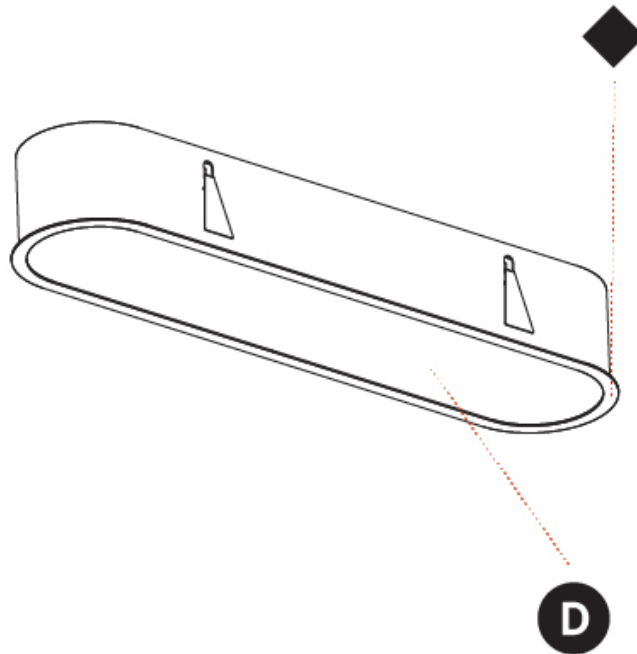

SMOOTHLINE RECESSED

A37756-

PROJECT
TYPE
SPECIFIER
QUANTITY
DATE