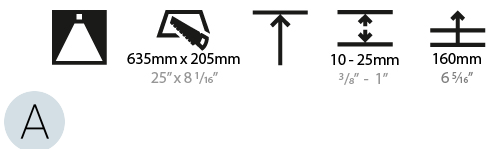

PHYSICAL

Shape: Oval
Length (mm): 652
Length (in): 25 1/16
Width (mm): 222
Width (in): 8 3/4
Depth (mm): 150
Depth (in): 5 7/8
Ceiling Thickness (mm): 10 / 12.5 / 15 / 25
Ceiling Thickness (in): 3/8 or 1/2 or 9/16 or 1
Min. Recessing Depth (mm): 160
Min. Recessing Depth (in): 6 5/16
Weight (kg): 4.033
Weight (lbs): 8.87
Diffuser: PMMA - Opal or Micro-Prism
Fixture Finish: SSR / BKV / CWI / CRY / HAB / UFT / ITA / RUA / FTG / MYG / LOD / PUS / FRO / FUP / KIA / POP / BLS / SPG / MEY / GOH / CHC / COM / ABZ / JAG / OBR / MOS / ROR
Fixture Material: Extruded Aluminum / Steel
Cut-out Measurements: 635mm / 25" x 205mm / 8 1/16"

ELECTRICAL

Lamp Type: LED (Zhaga Standard)
Input Wattage (W): 21
Total Output Wattage (W): 18
Dimming: Tri-Mode (Non-Dimming and Phase Dimming (120Vac only) and 0-10V Dimming)
Driver Included: Yes
Driver Location: Integrated
Driver Type: Constant Current - Universal
Driver Class: Class 2
Input Voltage (V): 120 - 277
Constant Current (MA): 500

LED

Color Temperature (°K): 3000 / 4000
Max. Delivered Lumen (lm): 1430 / 1570
CRI: >80 CRI
Lamp Life (hrs): 50000
Upon Request: Other CCT available

OPTICAL

RATINGS AND CERTIFICATIONS

Certified By: Certified for North American Standards
IP rating: IP20

PROJECT
TYPE
SPECIFIER
QUANTITY
DATE